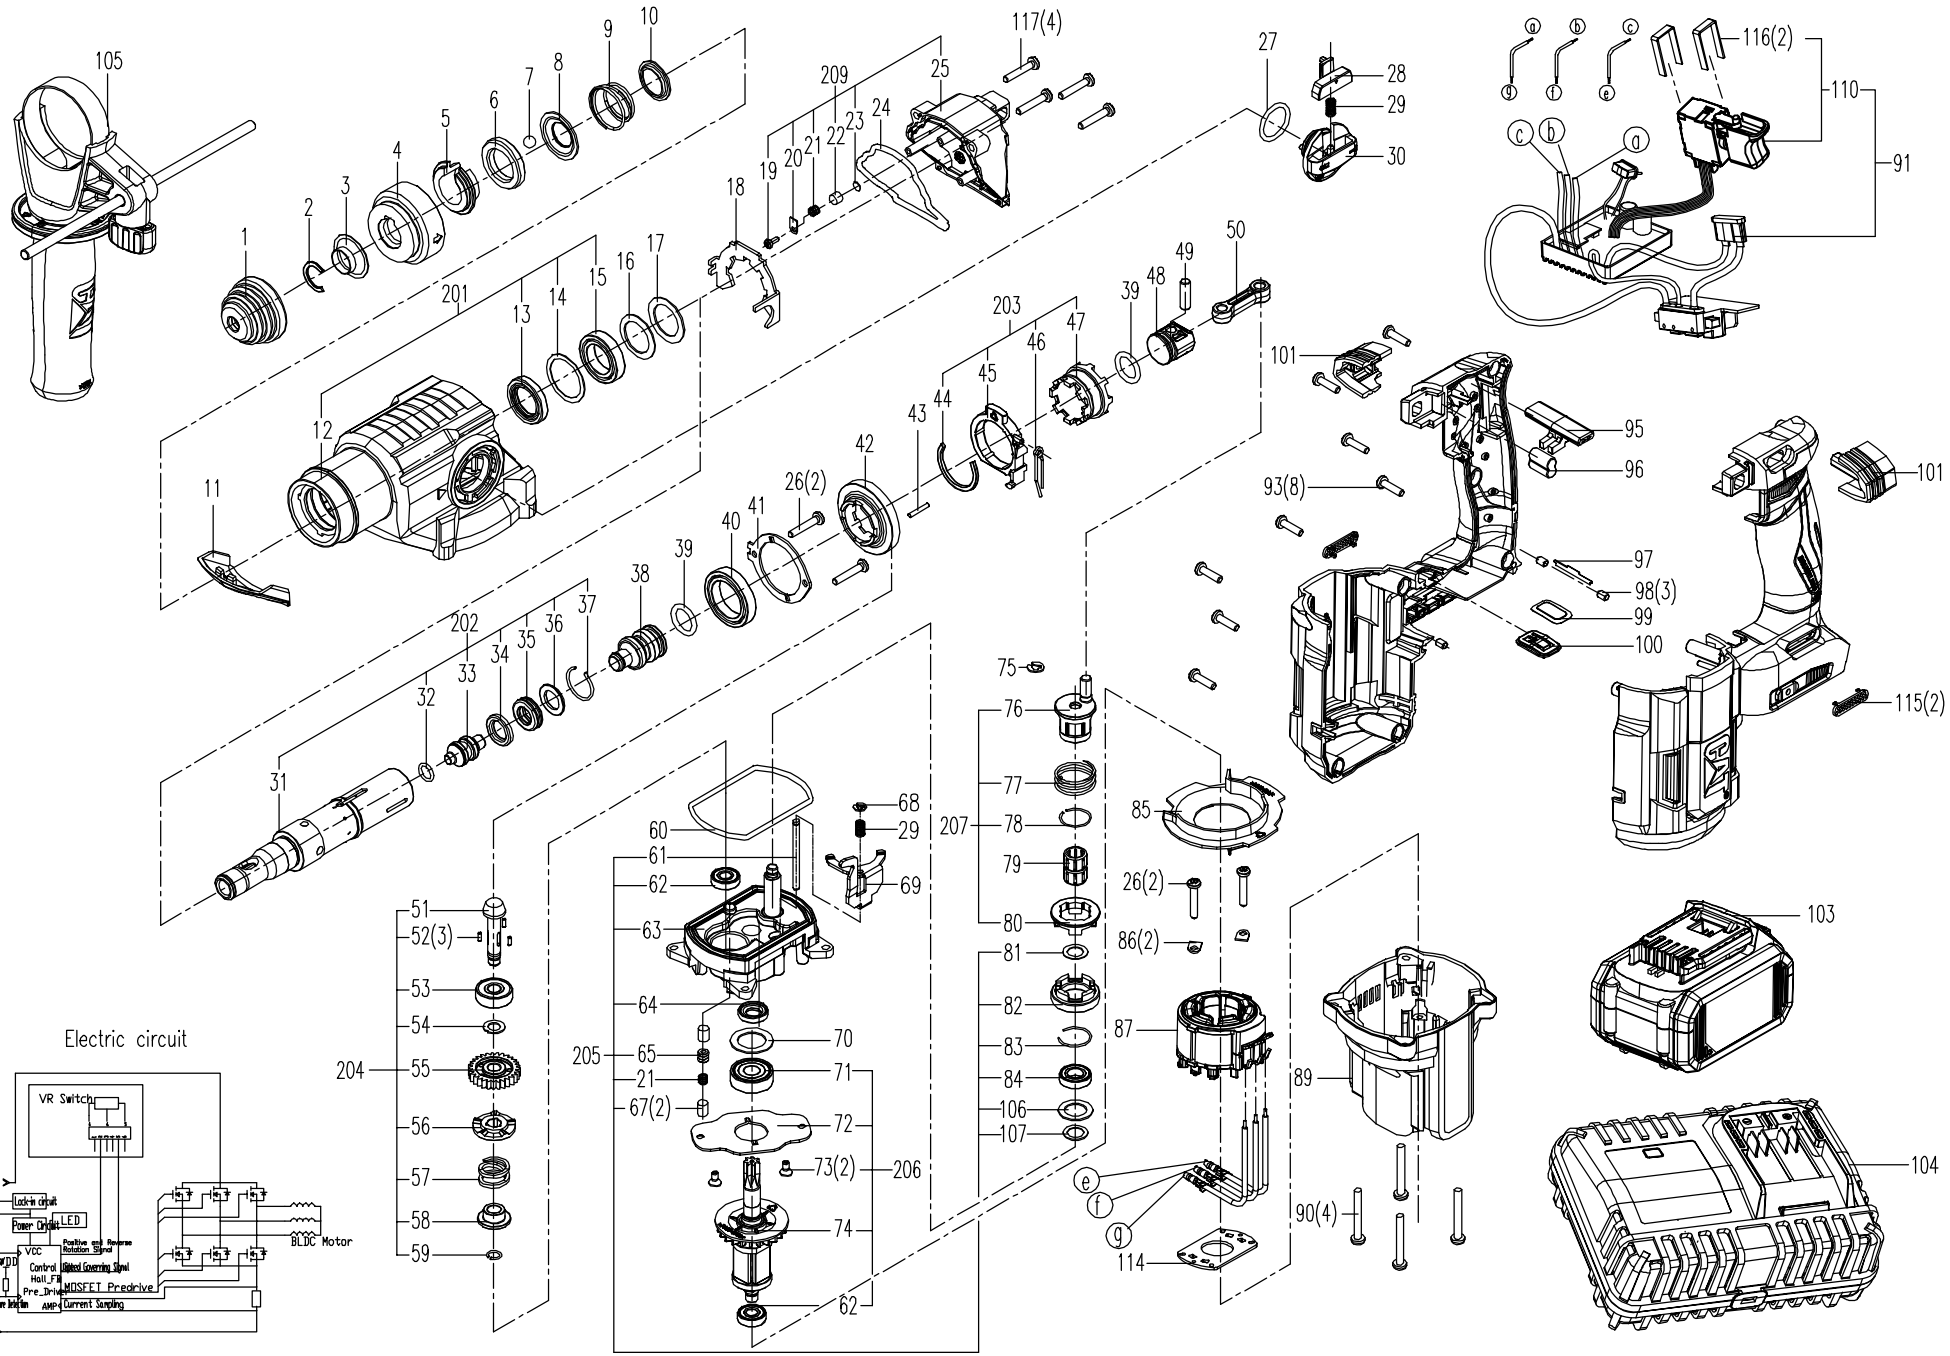

# DX21

Version:00  
Date:200628

Model No	Position No	Material No	Description	QTY	Remarks	Recommended order ratio	Serial No
DX21	1	50032950	Dustproof Cover	1		3%	
DX21	2	50034664	Clamping ring	1		1%	<=2020520000(UK),<=2020430000(CN),<=2021150000(EU),<=2021310000(BR)
DX21	2	50041791	Clamping ring	1		1%	(AE-VDE_AR_IL_RU_AU),>=2020520000(UK),>=2020430000(CN),>=2021150000(EU),>=2021310000(BR)
DX21	3	50038106	Fence	1		3%	
DX21	4	50038107	Slide Sleeve	1		5%	
DX21	5	50038104	Steel Sleeve	1		5%	
DX21	6	50038105	Steel Sleeve	1		5%	
DX21	7	50033522	Steel ball	1		1%	
DX21	8	50034666	Baffle plate	1		1%	
DX21	9	50013652	Compression spring	1		1%	
DX21	10	50034642	Ring	1		5%	
DX21	11	50041045	Box cover	1		1%	
DX21	12	50041056	Gear Box Body	1		1%	
DX21	13	50034650	Oil Seal	1		3%	
DX21	14	50023864	Washer	1		1%	
DX21	15	50026932	Ball Bearing	1		1%	
DX21	16	50034640	Washer	1		1%	
DX21	17	50034684	Washer	1		1%	
DX21	18	50036587	Locking plate	1		1%	
DX21	19	50023783	Screw	1		1%	
DX21	20	50049205	Press Plate	1		1%	
DX21	21	50034683	Compression spring	2		2%	
DX21	22	50033847	Flt Plug	1		1%	
DX21	23	50034618	Rubber cushion	1		1%	
DX21	24	50034670	Seal ring	1		3%	
DX21	25	50041047	End cap	1		1%	
DX21	26	50026178	Screw	4		1%	
DX21	27	50023844	O-Rings	1		5%	
DX21	28	50041044	Slide Button	1		5%	
DX21	29	50021131	Compression Spring	2		1%	
DX21	30	50041052	Knob	1		1%	
DX21	31	50034663	Sleeve	1		5%	<=2020520000(UK),<=2020430000(CN),<=2021150000(EU),<=2021310000(BR)
DX21	31	50043740	Sleeve	1		5%	(AE-VDE_AR_IL_RU_AU),>=2020520000(UK),>=2020430000(CN),>=2021150000(EU),>=2021310000(BR)
DX21	32	50014016	O-ring	1		3%	<=2020360020(BR),<=2020520000(UK),<=2021150000(EU)
DX21	32	50034656	O-ring	1		1%	<=2020360020(BR),<=2020520000(UK),<=2021150000(EU)
DX21	33	50034676	Hammer staff	1		5%	(AE-VDE_RU),>=2020360020(BR),>=2020520000(UK)
DX21	33	50041988	Hammer staff	1		5%	<=2020360020(BR),<=2020520000(UK),<=2021150000(EU)
DX21	34	50034621	Holding Gear 2	1		1%	(AE-
DX21	35	50034647	Anti Vibration Gasket	1		1%	
DX21	36	50034617	Holding Cover 1	1		1%	
DX21	37	50034632	Crank	1		1%	
DX21	38	50034633	Striker	1		5%	
DX21	39	50013666	O-ring	2		3%	
DX21	40	50022048	Bearing	1		1%	
DX21	41	50034665	Bearing press plate	1		1%	
DX21	42	50037826	Conic Gear	1		3%	
DX21	43	50022232	Cylindrical Pin	1		1%	
DX21	44	50034686	Clamping ring	1		1%	
DX21	45	50034657	Torsion spring support plate	1		1%	
DX21	46	50034679	Different torsional spring	1		1%	
DX21	47	50034675	Clutch Sleeve 2	1		3%	
DX21	48	50034645	Piston Pin	1		5%	
DX21	49	50034641	Piston Pin	1		3%	
DX21	50	50034635	Linkage	1		3%	
DX21	51	50041045	Gear Shaft 1	1		3%	
DX21	52	50026679	Cylindrical Pin	3		3%	
DX21	53	50029355	Ball Bearing	1		1%	
DX21	54	50009988	Washer	1		1%	
DX21	55	50042744	Gear 1	1		3%	
DX21	56	50034660	Press plate	1		1%	
DX21	57	50034630	Compression spring	1		1%	
DX21	58	50034619	Baffle Board	1		1%	
DX21	59	50034677	Retaining Ring	1		1%	
DX21	60	50034671	Seal gasket	1		1%	
DX21	61	50034639	Pin Shaft	1		1%	
DX21	62	50034938	Ball Bearing 619	2		3%	
DX21	63	50034674	Middle cover	1		1%	
DX21	64	50034651	Oil Seal	1		1%	
DX21	65	50035300	Rubber sleeve	1		1%	
DX21	67	50028964	Felt Seal	2		2%	
DX21	68	50016569	E-Ring	1		1%	
DX21	69	50034625	Pendulum Fork	1		1%	
DX21	70	50016279	Washer	1		1%	
DX21	71	50036244	Ball bearing 6000-2RS	1		3%	
DX21	72	50034636	Bearing press plate	1		1%	
DX21	73	50041408	Screw	2		2%	
DX21	74	50041049	Rotor	1		1%	
DX21	75	50003112	E-ring	1		1%	
DX21	76	50034682	Eccentricity wheel	1		1%	
DX21	77	50034680	Compression spring	1		1%	
DX21	78	50034623	Retaining ring	1		1%	
DX21	79	50034654	Needle bearing	1		1%	
DX21	80	50034638	Clutch Sleeve	1		3%	
DX21	81	50001008	Washer	1		1%	
DX21	82	50034649	Gear 2	1		3%	
DX21	83	50018311	Retaining Ring	1		1%	
DX21	84	50003209	Bearing	1		3%	
DX21	85	50034648	Wind Baffle Ring	1		1%	
DX21	86	50034672	Washer 1	2		2%	
DX21	87	50041050	Stator Assembly	1		3%	
DX21	89	50041046	Left/Right Housing	1		1%	
DX21	90	50034655	Self tapping screw	4		4%	
DX21	91	50043616	Switch & PCB Board Set	1		5%	
DX21	93	50041811	Screw	8		8%	
DX21	94	50041058	Left/Right Handle Assembly	1		1%	
DX21	95	50041057	F/R Change Lever	1		1%	
DX21	96	50034662	Anti-vibration pad	1		1%	
DX21	97	50031650	Washer	1		1%	
DX21	98	50026999	Rubber Pin	3		3%	
DX21	99	50041044	Function reminder label	1	for EU,CL,U	5%	
DX21	100	50034681	Button 1	1		1%	
DX21	101	50034624	Left/Right ornament cover	1		1%	
DX21	103	50041178	Battery Pack(Li-ion 4.0Ah,18V)DXB4	2	for BR,PY,C	3%	
DX21	103	50042498	Battery Pack(Li-ion 4.0Ah,18V)DXB4	2	for UK	3%	
DX21	103	50042498	Battery Pack(Li-ion 4.0Ah,18V)DXB4	2	for JP	3%	
DX21	103	50047740	Battery Pack(Li-ion 4.0Ah,18V)DXB4	2	for AU	3%	
DX21	103	50045617	Battery Pack(Li-ion 4.0Ah,18V)DXB4	2	for CO	3%	
DX21	103	50046017	Battery Pack(Li-ion 4.0Ah,18V)DXB4	2	for AR	3%	
DX21	103	50044728	Battery Pack(Li-ion 4.0Ah,18V)DXB4	2	for AE	3%	
DX21	103	50046944	Battery Pack(Li-ion 4.0Ah,18V)DXB4	2	for RU	3%	
DX21	103	50041540	Battery Pack(Li-ion 4.0Ah,18V)DXB4	2	for EU,IL	3%	
DX21	103	50043539	Battery Pack(Li-ion 4.0Ah,18V)DXB4	2	for CN	3%	
DX21	103	50043044	Battery Pack(Li-ion 4.0Ah,18V)DXB4	2	for US	3%	
DX21	104	50041179	Charger(100-240V,18V,95W)DXC4	1	for BR,PY,C	3%	
DX21	104	50044729	Charger(100-240V,18V,95W)DXC4	1	for AE-VDE	3%	
DX21	104	50048029	Charger(100-240V,18V,95W)DXC4	1	for IL	3%	
DX21	104	50047741	Charger(100-240V,18V,95W)DXC4	1	for AU	3%	
DX21	104	50044741	Charger(100-240V,18V,95W)DXC4	1	for AE-BS	3%	
DX21	104	50042205	Charger(100-240V,18V,95W)DXC4	1	for AR	3%	
DX21	104	50046650	Charger(100-240V,18V,95W)DXC4	1	for RU	3%	
DX21	104	50041541	Charger(100-240V,18V,95W)DXC4	1	for EU	3%	
DX21	104	50042600	Charger(100-240V,18V,95W)DXC4	1	for UK	3%	
DX21	104	50042332	Charger(100-240V,18V,95W)DXC4	1	for JP	3%	
DX21	104	50042206	Charger(100-240V,18V,95W)DXC4	1	for CO	3%	
DX21	104	50043045	Charger(100-240V,18V,95W)DXC4	1	for US	3%	
DX21	104	50043540	Charger(100-240V,18V,95W)DXC4	1	for CN	3%	
DX21	105	50041051	Side handle set	1		1%	
DX21	106	50014532	Washer	1		1%	
DX21	107	50035299	Washer	1		1%	
DX21	108	50035517	Washer	1		1%	
DX21	110	50041346	Switch	1		5%	
DX21	114	50041043	Holding Cover	1		1%	
DX21	115	50040778	Dustproof Cover	2		2%	
DX21	116	50039591	Foamy Board	2		2%	
DX21	117	50042313	Self Tapping Screw	4		4%	
DX21	201	50041347	Gear Case Set	1		1%	
DX21	202	50043741	Output Shaft Assembly	1		3%	(AE-VDE_AR_IL_RU_AU),>=2020520000(UK),>=2020430000(CN),>=2021150000(EU),>=2021310000(BR)
DX21	203	50034644	Clutch Sleeve 2 Assembly	1		3%	
DX21	204	50042746	Middle Shaft 1 Assembly	1		3%	
DX21	205	50034946	Center Cover Assembly	1		3%	
DX21	206	50041348	Rotor Set	1		3%	
DX21	207	50034948	Gear 2 Assembly	1		3%	
DX21	209	50041345	Stoolpe Assmby	1		1%	